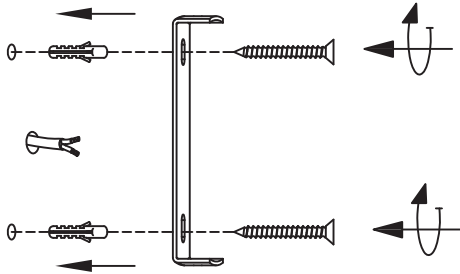

General

Dimensions LxWxH : 57.2 cm x 7.6 cm x 6.5 cm
Height minimum : 6.5 cm
Height maximum : 6.5 cm
Dimensions shade LxWxH : -
Main material : Aluminium and Acrylic
Ceiling rose material : -
Color : Chrome
Style : Modern
Shape : -
Weight : 0,7 kg
Warranty : 3 years

Installation of items in bathroom:

Product specifications

Dimmable : No
Light direction : Line (Diffuse)
Adjustable in height : Not adjustable In Height (Before Installation)
Directional : Not Directional
Cable : No cable On Product
Cable length : - cm
Sensor : Without Sensor
Control : Light Switch Control
IP-Class : 44
Electric class : 2
Light source including ?: Yes
Lamp socket : T8 LED
Light source number : 1
Power requirements : 220-240V~50Hz
Bulb type & maximum wattage : T8 LED 10W

IP classifications	zone 0	zone 1 minimum	zone 2 minimum	zone 3 minimum

BELPA-LED

Item number : 39210/10/11
EAN code : 5411212390615

LUCIDE

INSTALLATION DRAWING SPECIFICATIONS

1

2

3