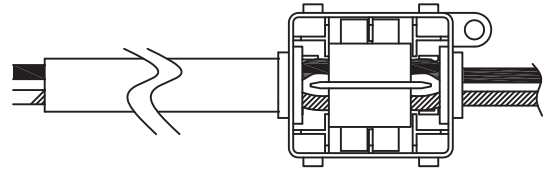

General

Dimensions LxWxH : 57.2 cm x 7.6 cm x 6.5 cm
Height minimum : 6.5 cm
Height maximum : 6.5 cm
Dimensions shade LxWxH : -
Main material : Aluminium and Acrylic
Ceiling rose material : -
Color : Chrome
Style : Modern
Shape : -
Weight : 0,7 kg
Warranty : 3 years

Installation of items in bathroom:

Product specifications

Dimmable : No
Light direction : Line (Diffuse)
Adjustable in height : Not adjustable In Height (Before Installation)
Directional : Not Directional
Cable : No cable On Product
Cable length : - cm
Sensor : Without Sensor
Control : Light Switch Control
IP-Class : 44
Electric class : 2
Light source including ?: Yes
Lamp socket : T8 LED
Light source number : 1
Power requirements : 220-240V~50Hz
Bulb type & maximum wattage : T8 LED 10W

IP classifications	zone 0	zone 1 minimum	zone 2 minimum	zone 3 minimum

BELPA-LED

Item number : 39210/10/11
EAN code : 5411212390615

LUCIDE

INSTALLATION DRAWING SPECIFICATIONS

1

2

3