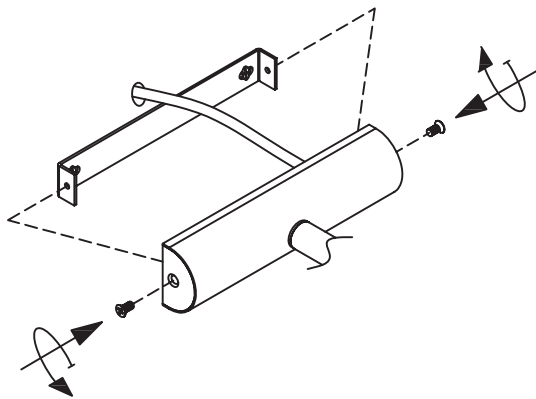

LUCIDE

INSTALLATION DRAWING SPECIFICATIONS

1

2

3

4

Dit product bevat een lichtbron van energie-efficiëntieklasse F
Ce produit contient une source lumineuse de classe énergétique F
This product contains a light source of energy efficiency class F
Dieses Produkt enthält eine Lichtquelle der Energieeffizienzklasse F
Ten produkt zawiera ród o wiat a o klasie efektywno ci energetycznej F