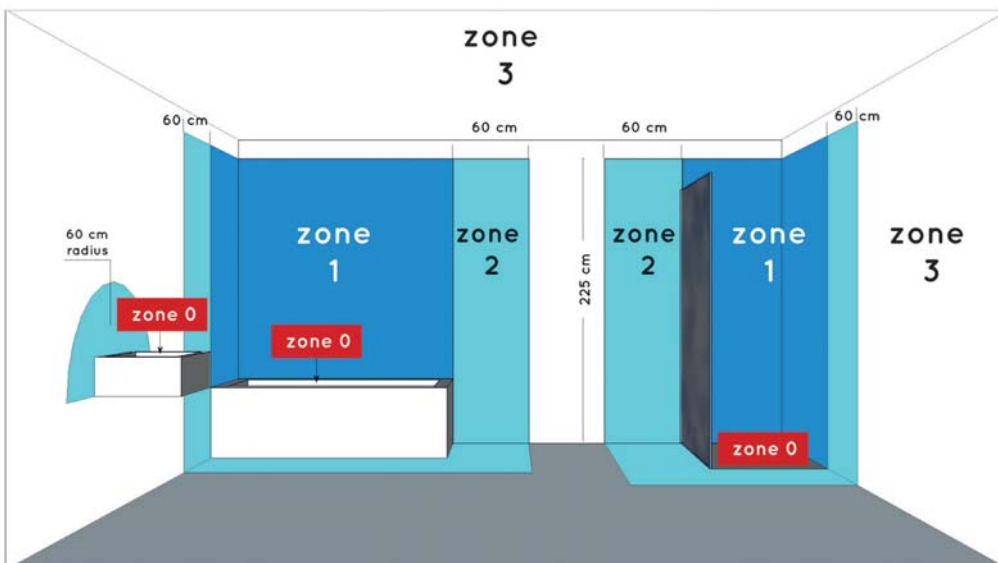

General

Dimensions LxWxH : 57.2 cm x 7.6 cm x 6.5 cm
Height minimum : 6.5 cm
Height maximum : 6.5 cm
Dimensions shade LxWxH : -
Main material : Aluminium and Acrylic
Ceiling rose material : -
Color : Chrome
Style : Modern
Shape : -
Weight : 0,7 kg
Warranty : 3 years

Installation of items in bathroom:

Product specifications

Dimmable : No
Light direction : Line (Diffuse)
Adjustable in height : Not adjustable In Height (Before Installation)
Directional : Not Directional
Cable : No cable On Product
Cable length : - cm
Sensor : Without Sensor
Control : Light Switch Control
IP-Class : 44
Electric class : 2
Light source including ?: Yes
Lamp socket : T8 LED
Light source number : 1
Power requirements : 220-240V~50Hz
Bulb type & maximum wattage : T8 LED 10W