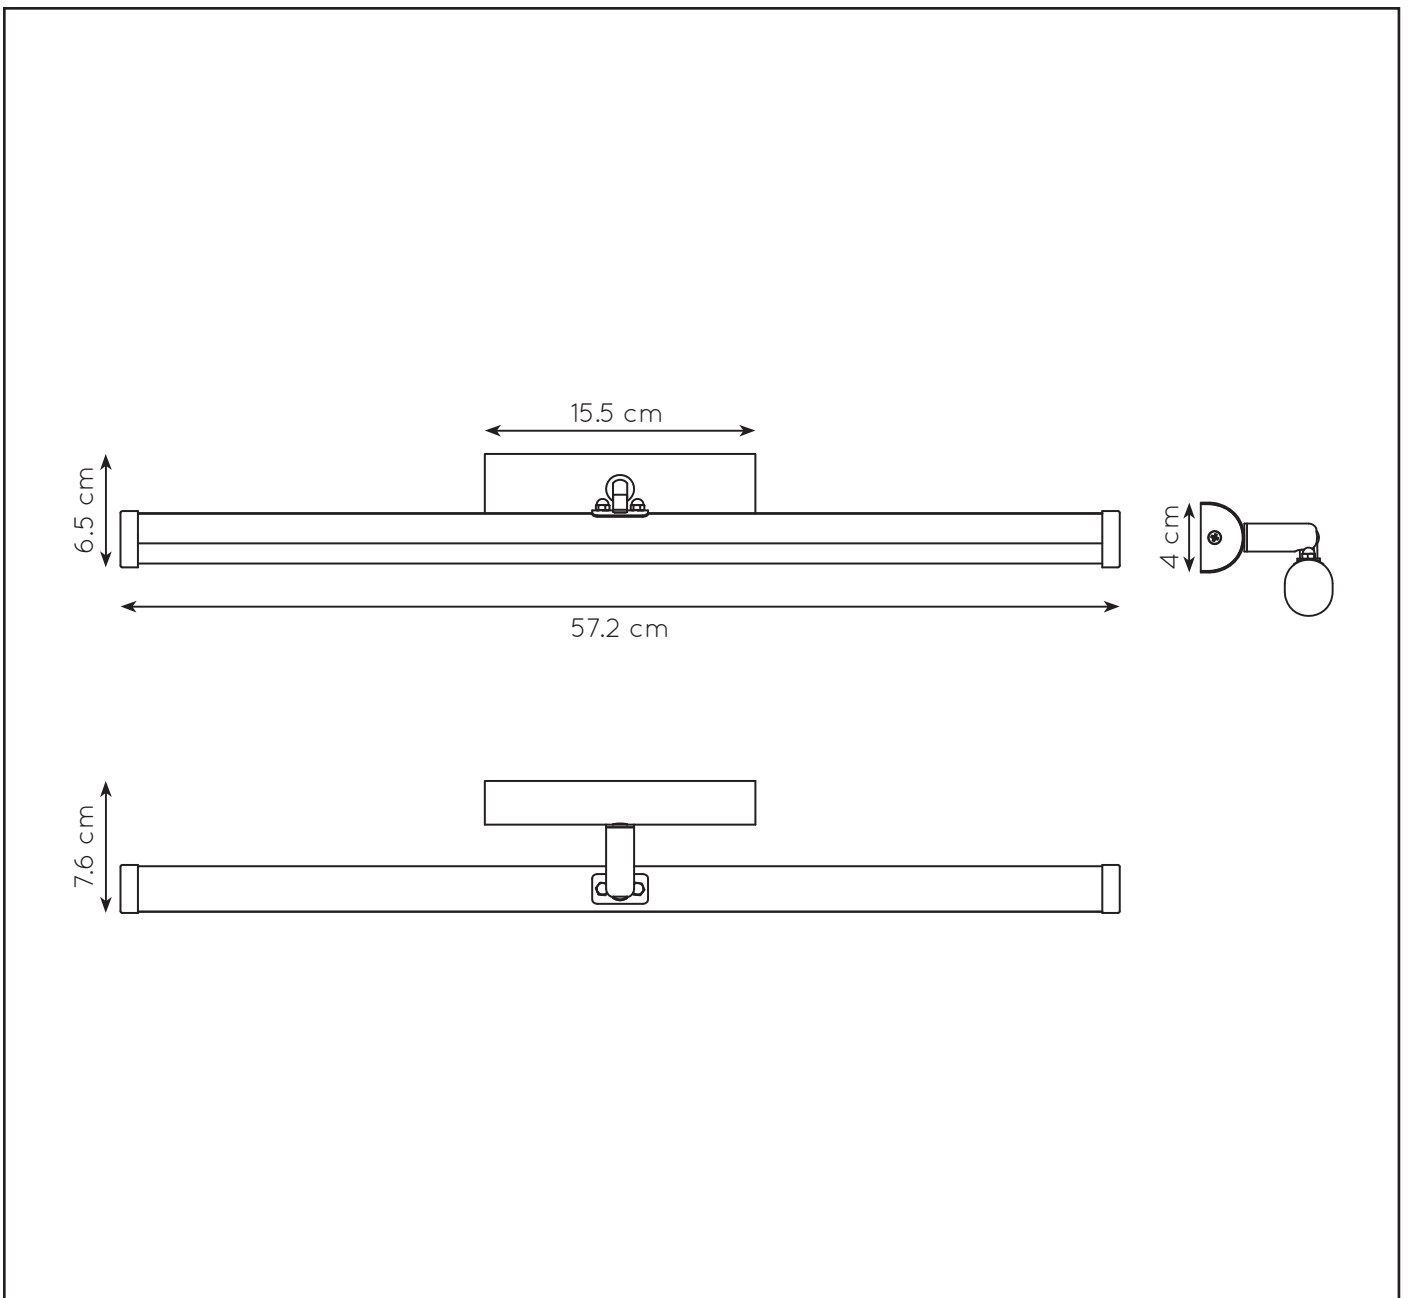

General

Dimensions LxWxH : 57.2 cm x 7.6 cm x 6.5 cm
Height minimum : 6.5 cm
Height maximum : 6.5 cm
Dimensions shade LxWxH : -
Main material : Aluminium and Acrylic
Ceiling rose material : -
Color : Chrome
Style : Modern
Shape : -
Weight : 0,7 kg
Warranty : 3 years

Installation of items in bathroom:

Product specifications

Dimmable : No
Light direction : Line (Diffuse)
Adjustable in height : Not adjustable In Height (Before Installation)
Directional : Not Directional
Cable : No cable On Product
Cable length : - cm
Sensor : Without Sensor
Control : Light Switch Control
IP-Class : 44
Electric class : 2
Light source including ?: Yes
Lamp socket : T8 LED
Light source number : 1
Power requirements : 220-240V~50Hz
Bulb type & maximum wattage : T8 LED 10W

IP classifications	zone 0	zone 1 minimum	zone 2 minimum	zone 3 minimum

BELPA-LED

Item number : 39210/10/11
EAN code : 5411212390615

LUCIDE

INSTALLATION DRAWING SPECIFICATIONS

1

2

3