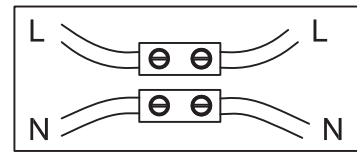

General

Dimensions LxWxH : 57.2 cm x 7.6 cm x 6.5 cm
Height minimum : 6.5 cm
Height maximum : 6.5 cm
Dimensions shade LxWxH : -
Main material : Aluminium and Acrylic
Ceiling rose material : -
Color : Chrome
Style : Modern
Shape : -
Weight : 0,7 kg
Warranty : 3 years

Installation of items in bathroom:

Product specifications

Dimmable : No
Light direction : Line (Diffuse)
Adjustable in height : Not adjustable In Height (Before Installation)
Directional : Not Directional
Cable : No cable On Product
Cable length : - cm
Sensor : Without Sensor
Control : Light Switch Control
IP-Class : 44
Electric class : 2
Light source including ?: Yes
Lamp socket : T8 LED
Light source number : 1
Power requirements : 220-240V~50Hz
Bulb type & maximum wattage : T8 LED 10W

IP classifications	zone 0	zone 1 minimum	zone 2 minimum	zone 3 minimum

BELPA-LED

Item number : 39210/10/11
EAN code : 5411212390615

LUCIDE

INSTALLATION DRAWING SPECIFICATIONS

1

2

3