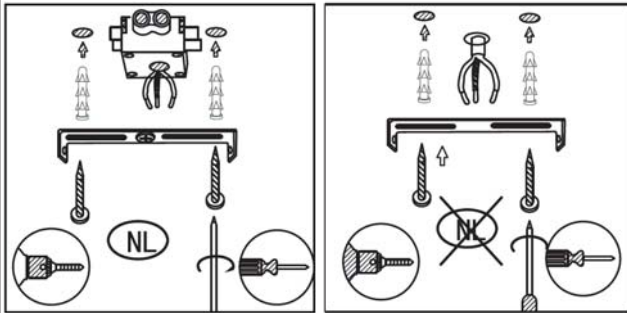

General

Dimensions LxWxH : 57.2 cm x 7.6 cm x 6.5 cm
Height minimum : 6.5 cm
Height maximum : 6.5 cm
Dimensions shade LxWxH : -
Main material : Aluminium and Acrylic
Ceiling rose material : -
Color : Chrome
Style : Modern
Shape : -
Weight : 0,7 kg
Warranty : 3 years

Installation of items in bathroom:

Product specifications

Dimmable : No
Light direction : Line (Diffuse)
Adjustable in height : Not adjustable In Height (Before Installation)
Directional : Not Directional
Cable : No cable On Product
Cable length : - cm
Sensor : Without Sensor
Control : Light Switch Control
IP-Class : 44
Electric class : 2
Light source including ?: Yes
Lamp socket : T8 LED
Light source number : 1
Power requirements : 220-240V~50Hz
Bulb type & maximum wattage : T8 LED 10W

IP classifications	zone 0	zone 1 minimum	zone 2 minimum	zone 3 minimum

BELPA-LED

Item number : 39210/10/11
EAN code : 5411212390615

LUCIDE

INSTALLATION DRAWING SPECIFICATIONS

1

2

3